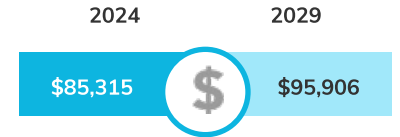

Average Household Income