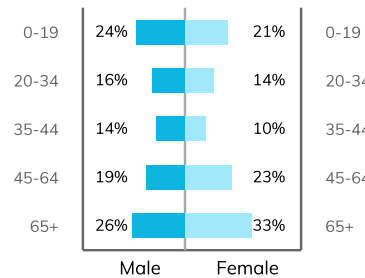

Age & Gender 2024