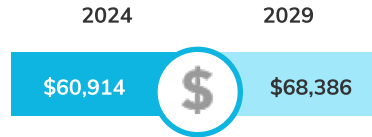

Housing Overview

2024 Median Home Value:	$145,556
2029 Median Home Value:	$167,411
2024 Total Housing Units:	811
2024 Owner Occupied Units:	472
2024 Renter Occupied Units:	228
2024 Vacant Units:	111
2029 Total Housing Units:	820
2029 Owner Occupied Units:	491
2029 Renter Occupied Units:	228
2029 Vacant Units:	111

Employment by Industry

Retail Trade:	145
Educational Services:	97
Health Care/Social Assistance:	97
Public Administration:	96
Agriculture/Forestry/Fishing/Hunting:	64
Construction:	59
Transportation/Warehousing:	40
Manufacturing:	39
Finance/Insurance:	22
Other Services:	21
Wholesale Trade:	15
Arts/Entertainment/Recreation:	15
Information:	12
Accommodation/Food Services:	12
Admin/Support/Waste Management Services:	10
Professional/Scientific/Tech Services:	4
Utilities:	3
Real Estate/Rental/Leasing:	2
Mining/Quarrying/Oil & Gas Extraction:	1
Management of Companies/Enterprises:	0

Income

Median Household Income