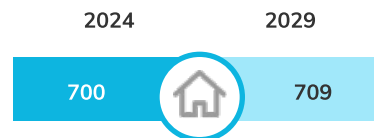

Households