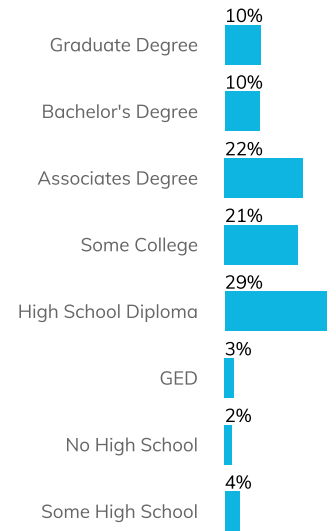

Description

Neligh, the county seat of Antelope County, is located in Elkhorn River Valley in the northeast section of Nebraska. U.S. Highway 275 and State Highway 14 pass through the city. Neligh is 35 miles from Norfolk, 150 miles northwest of Omaha, and 152 miles northwest of Lincoln.

Education

Education Levels

Graduate Degree	114
Bachelor's Degree	111
High School Diploma	325

Education Attainment 2024

Source: ESRI®, 2024