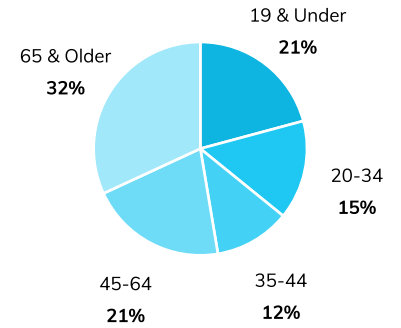

## Population

### Population By Age 2024

### Population By Age 2029

### Population Overview

Population 2024:	1,568
Population 2029:	1,590
Female Population 2024:	776
Male Population 2024:	792
Diversity Index:	26.1