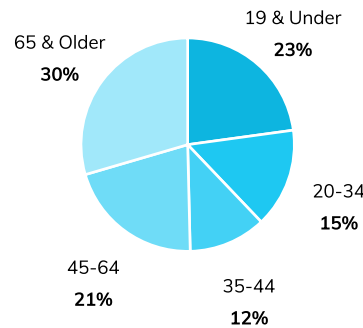

## Population

### Population By Age 2024

### Population By Age 2029

### Population Overview

Population 2024:	1,568
Population 2029:	1,590
Female Population 2024:	776
Male Population 2024:	792
Diversity Index:	26.1